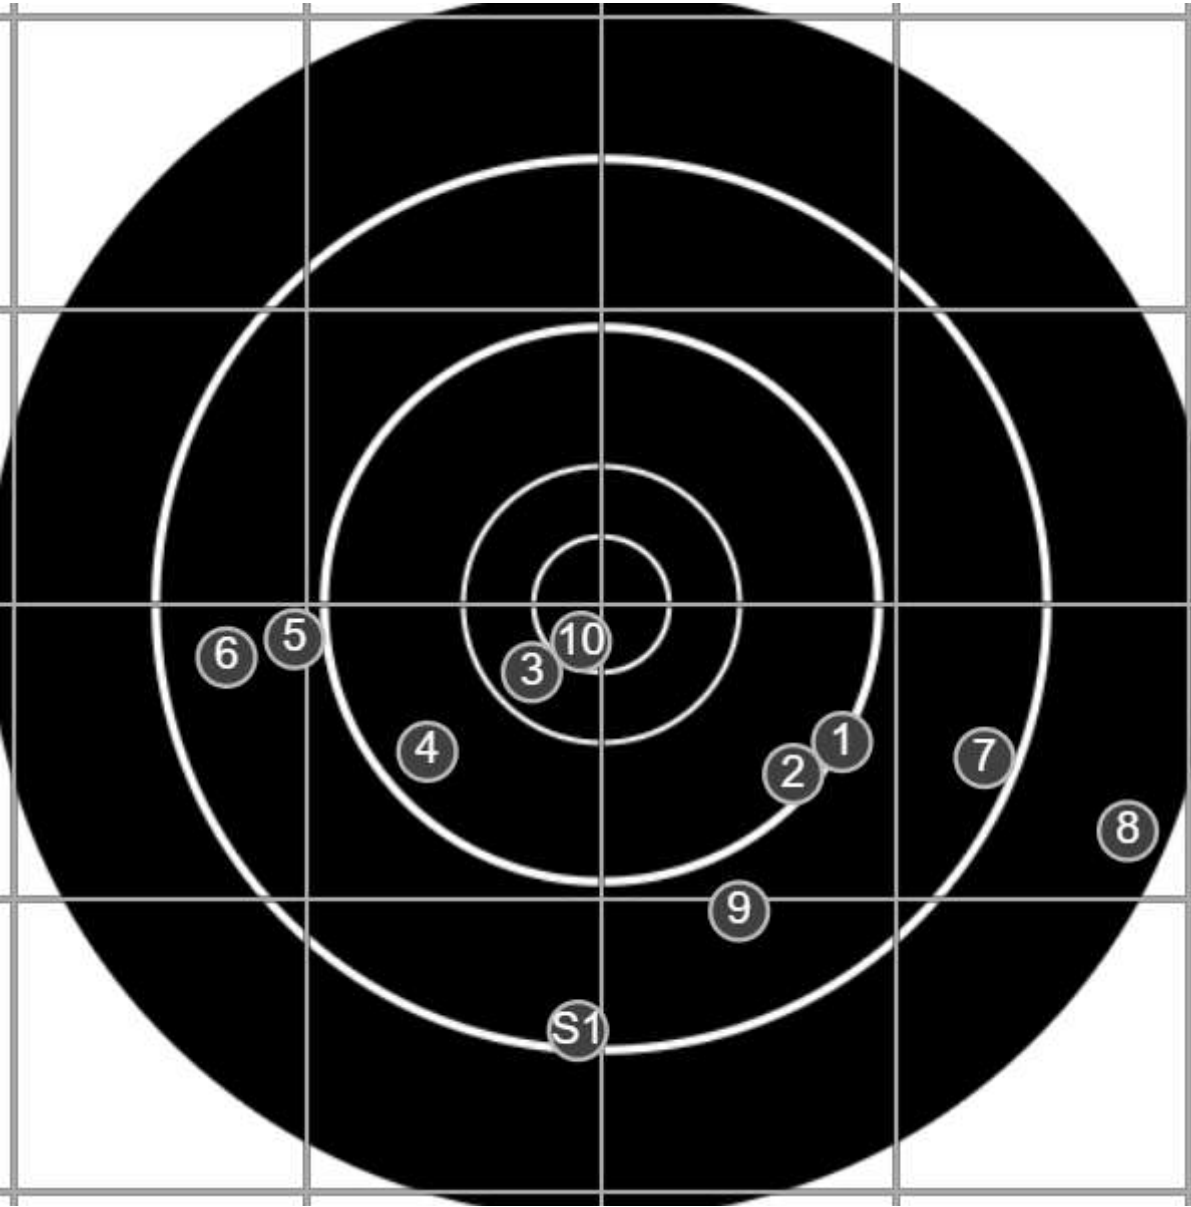

true  
4/18/2026  
2:27:20 PM

**BRC Series Shoot**  
Series 3  
900yd

**BRC T4 [-69]**  
AU-LR

Group: 831.1 mm  
(816.1w x 246.4h)

(Iron)  
**Shooter**  
Ben Hawkey[m29]

**44.2**

**FINAL**  
v: 1544, sd: 9.3